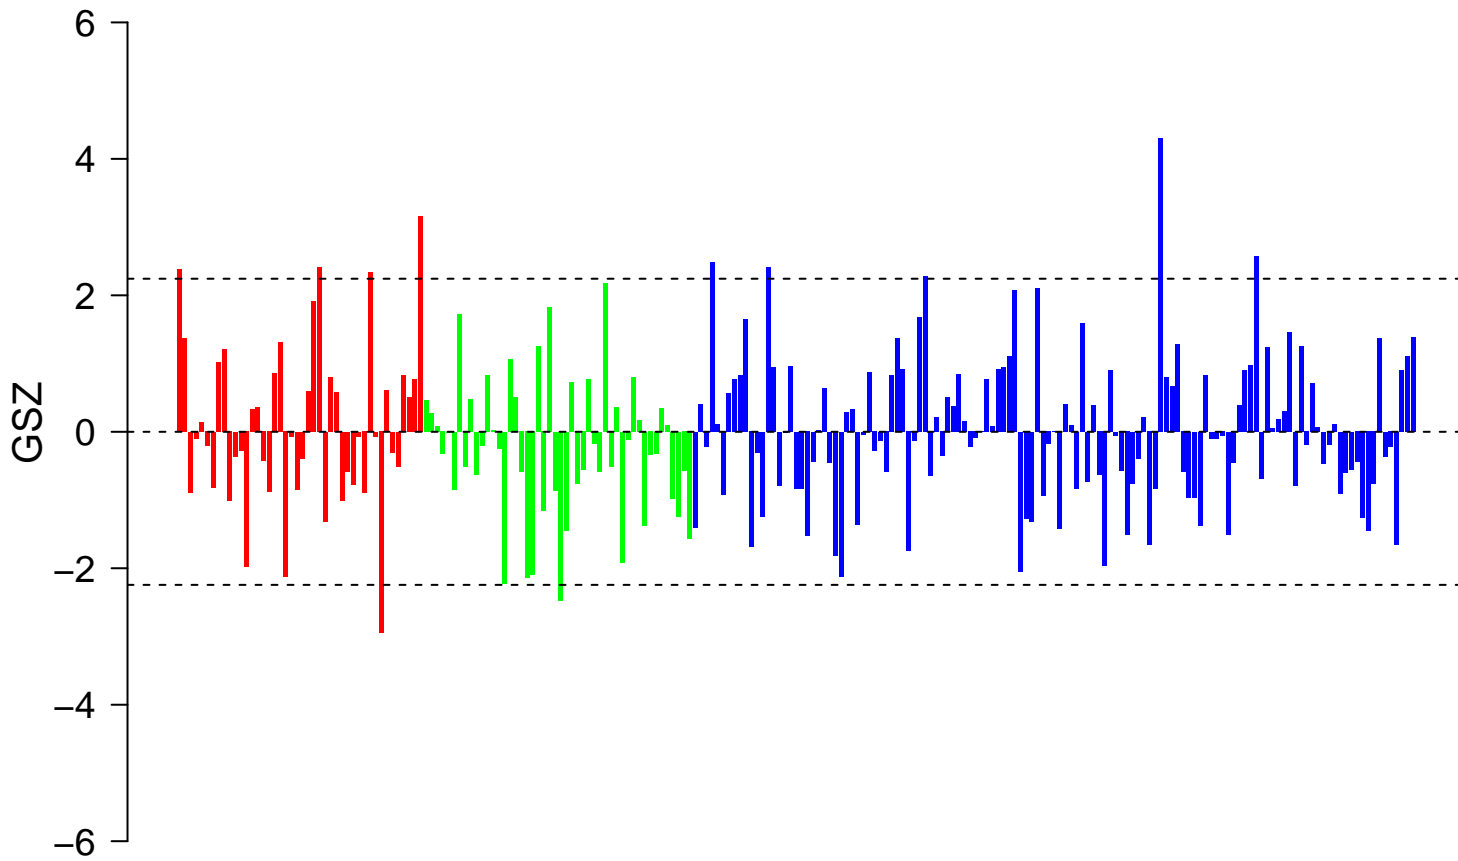

REACTOME_TRANSCRIPTIONAL_REGULATION_OF_WHITE_ADIPOCYTE_DIFFERENTIATION

TRANSCRIPTIONAL_REGULATION_OF_WHITE_ADIPOCYTE_DIFFERENTIATION

■ on
■ -
□ off

REACTOME_TRANSCRIPTIONAL_REGULATION_OF_WHITE_ADIPOCYTE_DIFFERENTIATION