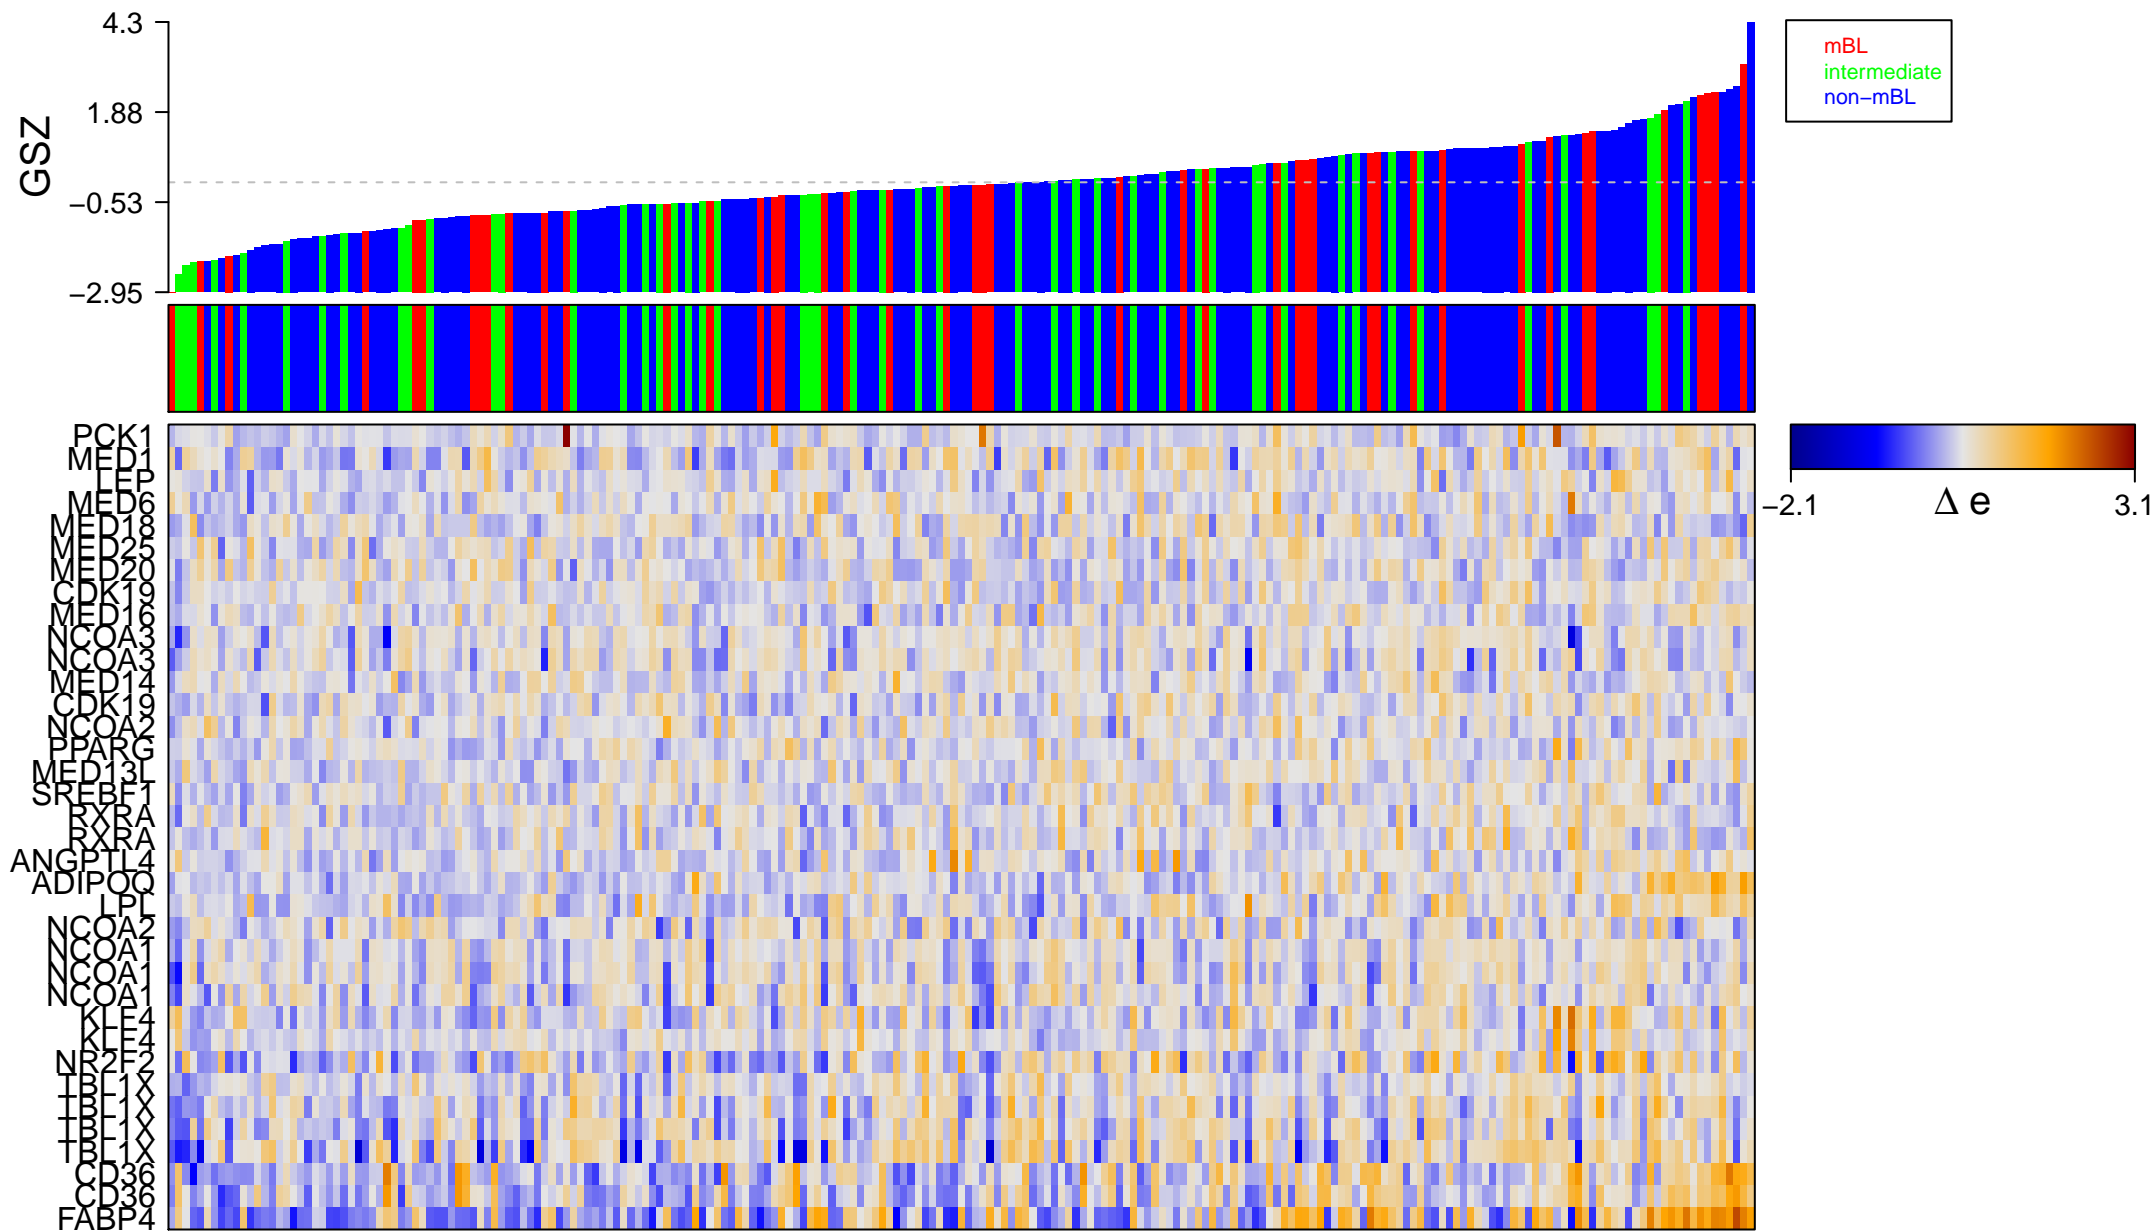

REACTOME_TRANSCRIPTIONAL_REGULATION_OF_WHITE_ADIPOCYTE_DIFFERENTIATION

TRANSCRIPTIONAL_REGULATION_OF_WHITE_ADIPOCYTE_DIFFERENTIATION

■ on
■ -
□ off

REACTOME_TRANSCRIPTIONAL_REGULATION_OF_WHITE_ADIPOCYTE_DIFFERENTIATION